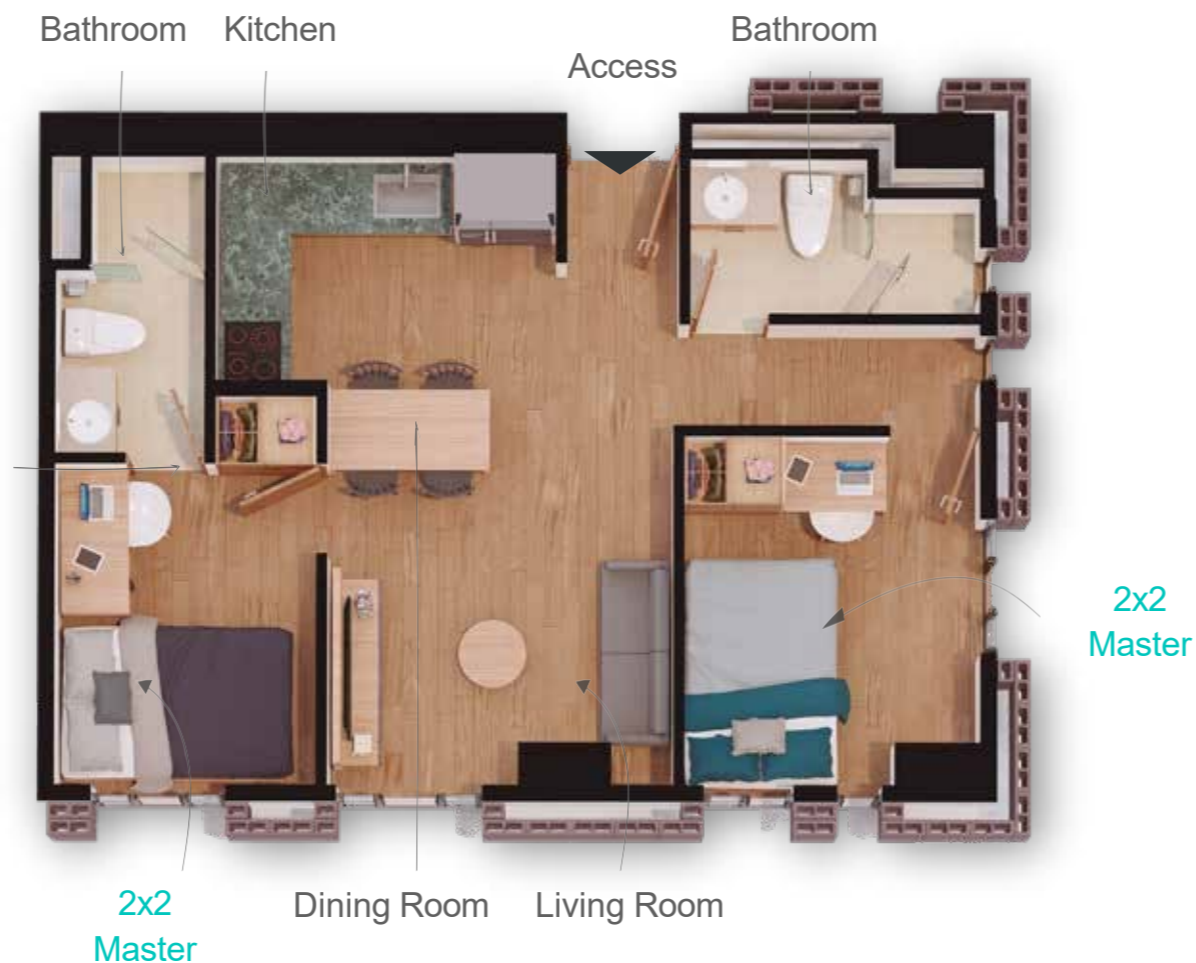

Bed

2

Bedrooms

2

Bathrooms

1

Bed

2

Bedrooms

2

Bathrooms

1

*\*The distribution may vary depending on the location of the floor plan in the building.*

## Accommodation for 2 persons

Share an apartment while maintaining your privacy! This accommodation has private rooms and private bathroom. The space has a kitchen, dining room and living room.

**2x2 Master .....\$2.430.000 COP**